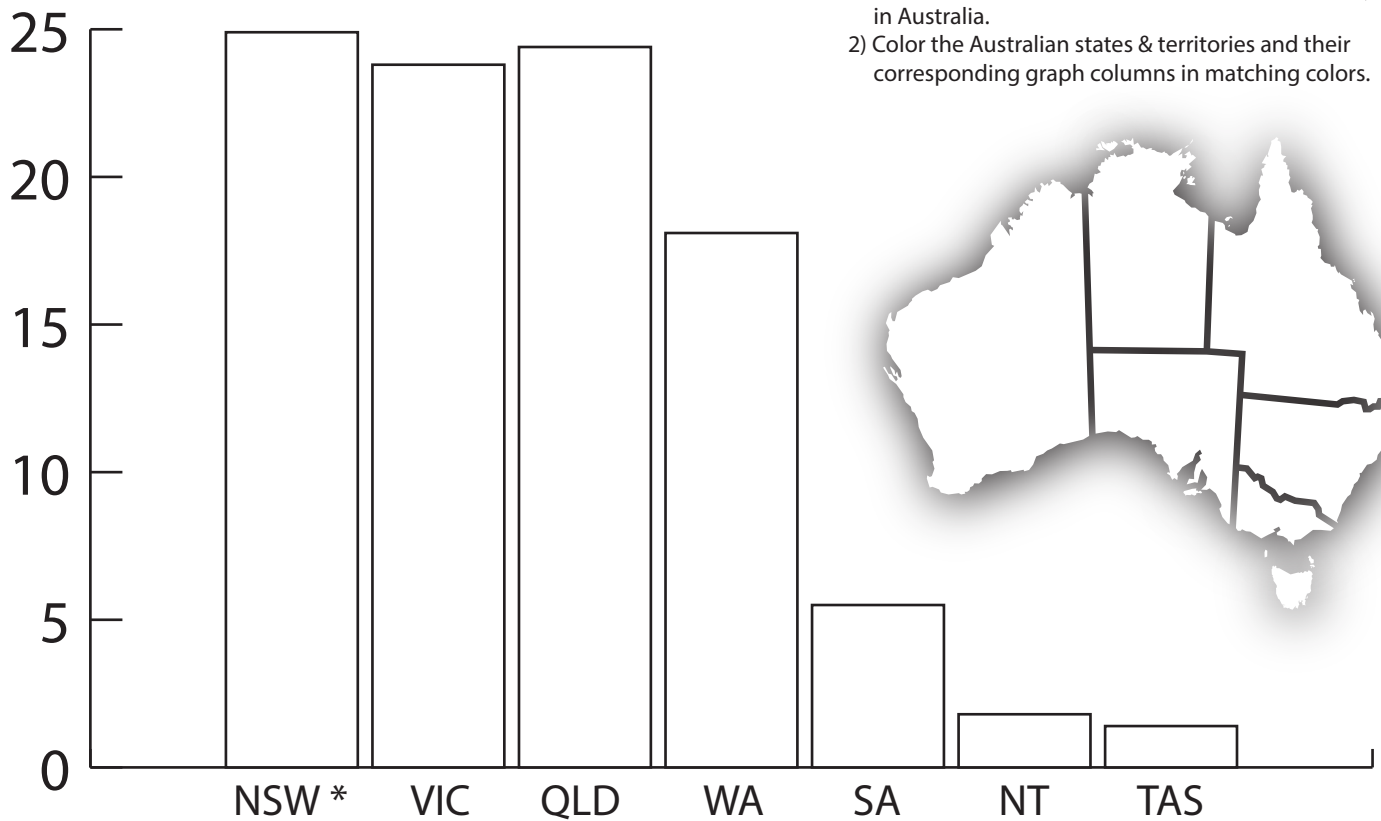

Percentage Of Australian Fossil Fuel Consumption By State

- 1) Investigate the population of each state & territory in Australia.
- 2) Color the Australian states & territories and their corresponding graph columns in matching colors.

(* includes Australian Capital Territory)

Interpreting Graphs:

Which is the smallest Australian state by land mass? _____

Which Australian state has the lowest fossil fuel consumption? _____

Which is the largest Australian state by land mass? _____

Which Australian state has the highest fossil fuel consumption? _____

Why do some of the smaller Australian states, like Victoria and New South Wales, use more fossil fuels than larger states, like Western Australia?