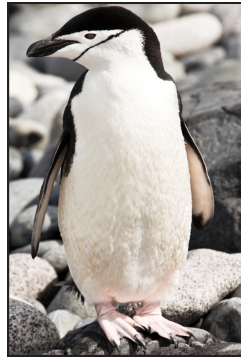

Antarctic Penguin Facts (Part 1)

Emperor Penguin

Population:

600 000

Average Height:

115 cm (45 inches)

Breeding Grounds:

Antarctic Continent

Print the Studyladder Penguins of Antarctica Worksheet to record your results.

Antarctic Penguin Facts (Part 2)

Macaroni Penguin
Population: 12 million pairs
Average Height: 71 cm (28 inches)
Breeding Grounds: Southern Argentina and Chile, Prince Edward, Crozet, Kerguelen, Heard, Macquarie, Bouvet, South Sandwich, South Georgia, South Orkney, South Shetland, Falkland Islands