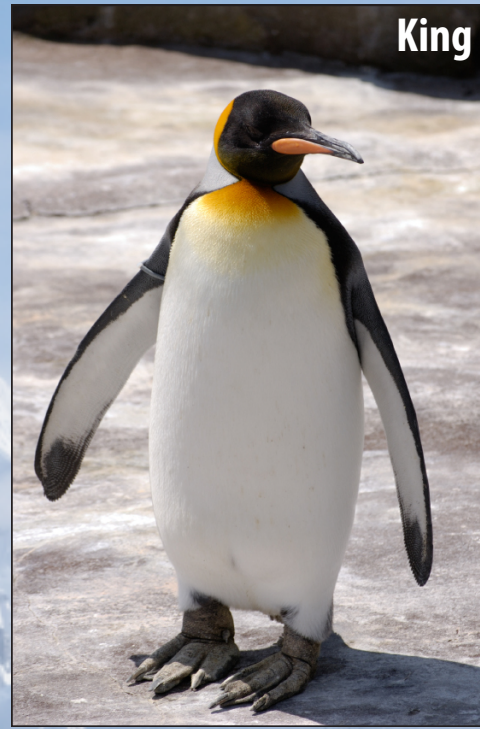

Penguin Species Native to Antarctic Regions

Emperor

King

Adelie

Gentoo

Macaroni

Rockhopper

Chinstrap

Antarctic Penguin Facts (Part 1)

Emperor Penguin

Population:

600 000

Average Height:

115 cm (45 inches)

Breeding Grounds:

Antarctic Continent