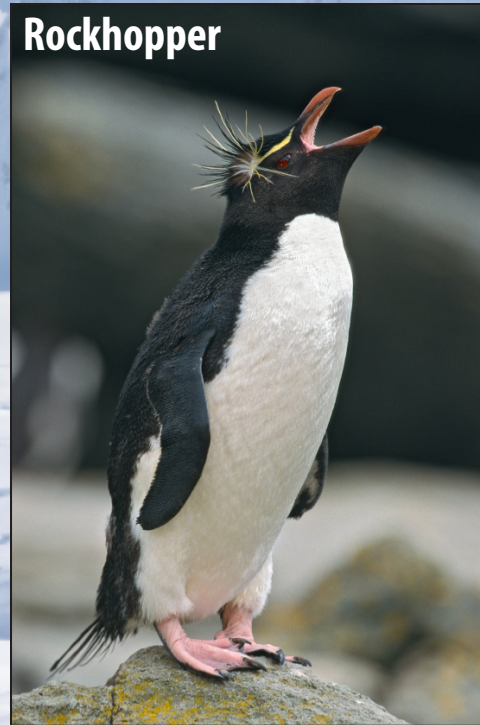

Penguin Species Native to Antarctic Regions

Emperor

King

Adelie

Gentoo

Macaroni

Rockhopper

Chinstrap

Antarctic Penguin Facts (Part 1)

Emperor Penguin

Population:

600 000

Average Height:

115 cm (45 inches)

Breeding Grounds:

Antarctic Continent