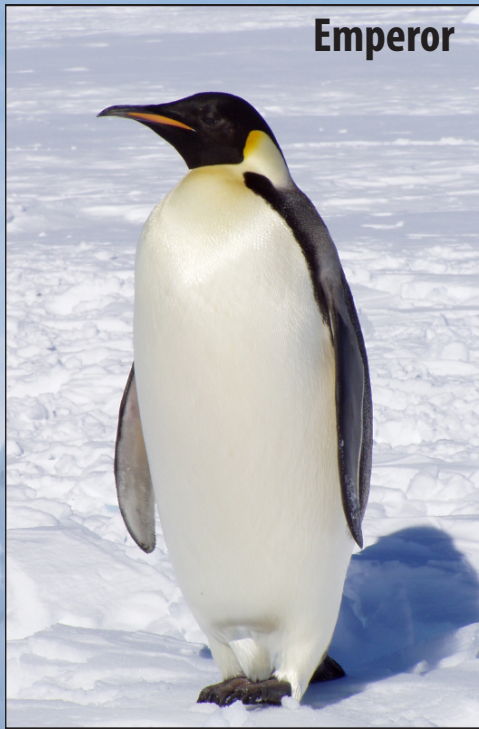

Penguin Species Native to Antarctic Regions

Emperor

King

Adelie

Gentoo

Macaroni

Rockhopper

Chinstrap

Antarctic Penguin Facts (Part 1)

Emperor Penguin

Population:

600 000

Average Height:

115 cm (45 inches)

Breeding Grounds:

Antarctic Continent