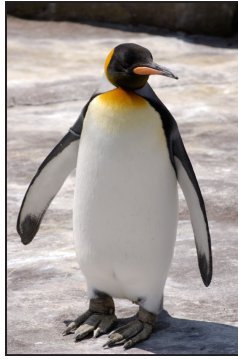

Antarctic Penguin Facts (Part 1)

Emperor Penguin

Population:

600 000

Average Height:

115 cm (45 inches)

Breeding Grounds:

Antarctic Continent