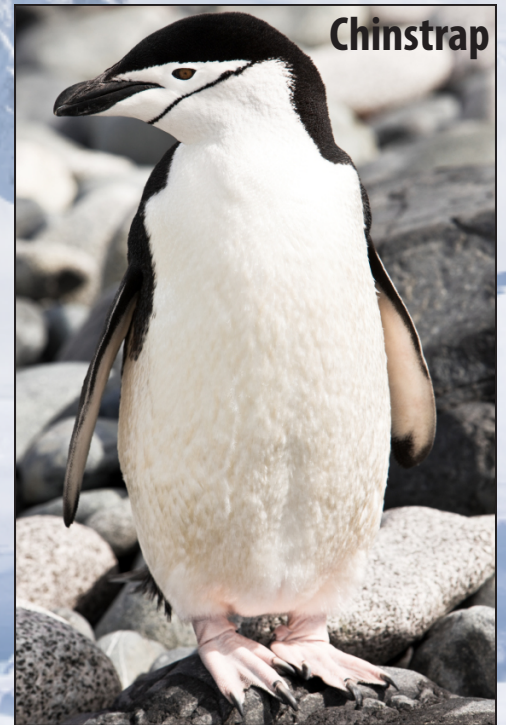

Penguin Species Native to Antarctic Regions

Emperor

King

Adelie

Gentoo

Macaroni

Rockhopper

Chinstrap

Antarctic Penguin Facts (Part 1)

Emperor Penguin

Population:

600 000

Average Height:

115 cm (45 inches)

Breeding Grounds:

Antarctic Continent