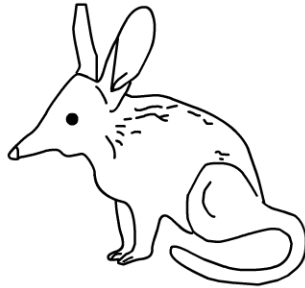

### Bilby facts

The bilby is a Australian nocturnal marsupial.

It has long, blue-gray fur, ears like a rabbit and a bushy black tail with a white tip.

Bilbies are nocturnal. (active at night)

Bilbies live in spiraling burrows up to 2 meters deep.

A bilby's pouch opens backwards so it doesn't get filled with dirt while digging.

Do you know any more interesting facts about bilbies?

Design a poster that informs a reader about why the bilby is endangered and what we can do to help save it.

Make sure your poster has a main message in big clear writing.

Include a picture that supports the main message.

### Drawing

Draw a picture of a bilby showing its white belly and black tail with a white crest at the end, its almost hairless ears, its long pink snout, and its strong forelimbs with their long claws.