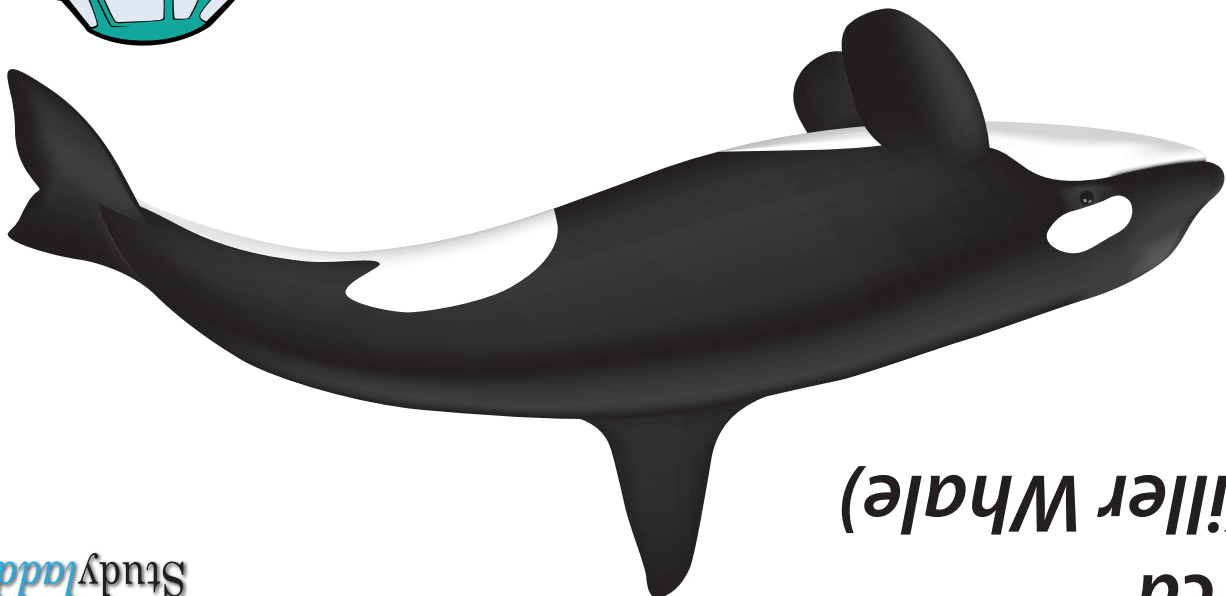

How many small cars weigh about the same as an orca?

Study**ladder**

1 tonne = 1000 kg

A small car weighs
about 1300 kg

Adult Weight: 8.3 - 11 tonnes
Length Males: 9.8 m (32.2 ft) Females: 8.5 m (27.9 ft)
Life Span: 35 - 50 years
Estimated Population: up to 100 000
Status: Insufficient data

(Killer Whale)

Orca

Study**ladder**